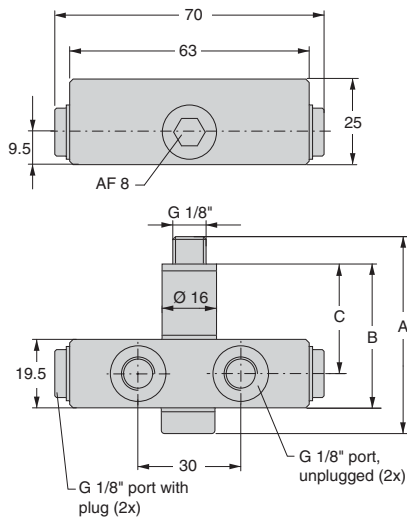

Two-way Adapter

Order No. 4016051-XX

Order No	A	B	C	D	E	Suitable together with mounts
4016051-01	40	32.5	17	26.5	11	All applicable mounts except those mentioned below
4016051-02	54	46.5	31	40.5	25	FFC 500, 750, 1500, 3000 + K
4016051-03	61	53.5	38	47.5	32	FFC 5000, 7500, 10000 + K

Four-way Adapter

Order No. 4015035-XX

Order No.	A	B	C	D	E	Suitable together with Mounts
4015035-01	40	32.5	17	26.5	11	All applicable mounts, except those mentioned below
4015035-02	54	46.5	31	40.5	25	FFC 500, 750, 1500, 3000 + K
4015035-03	61	53.5	38	47.5	32	FFC 5000, 7500, 10000 + K