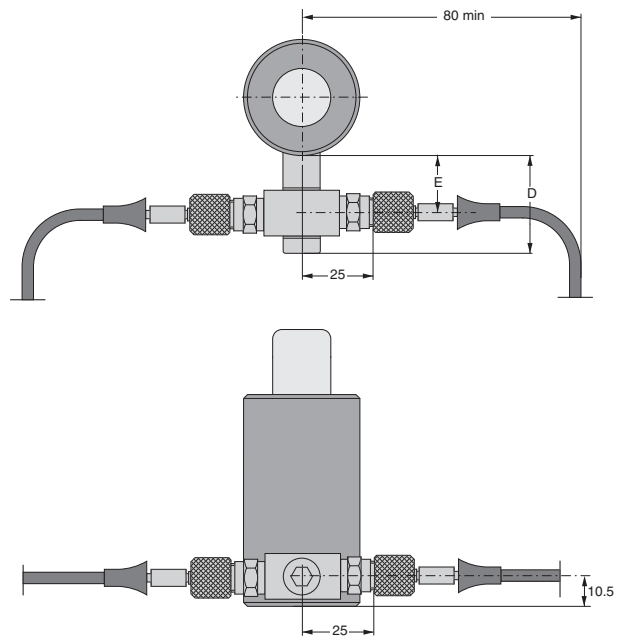

Two-way Adapter

Order No. 4016051-XX

Order No	A	B	C	D	E	Suitable together with mounts
4016051-01	40	32.5	17	26.5	11	All applicable mounts except those mentioned below
4016051-02	54	46.5	31	40.5	25	FFC 500, 750, 1500, 3000 + K
4016051-03	61	53.5	38	47.5	32	FFC 5000, 7500, 10000 + K

Four-way Adapter

Order No. 4015035-XX

Order No.	A	B	C	D	E	Suitable together with Mounts
4015035-01	40	32.5	17	26.5	11	All applicable mounts, except those mentioned below
4015035-02	54	46.5	31	40.5	25	FFC 500, 750, 1500, 3000 + K
4015035-03	61	53.5	38	47.5	32	FFC 5000, 7500, 10000 + K