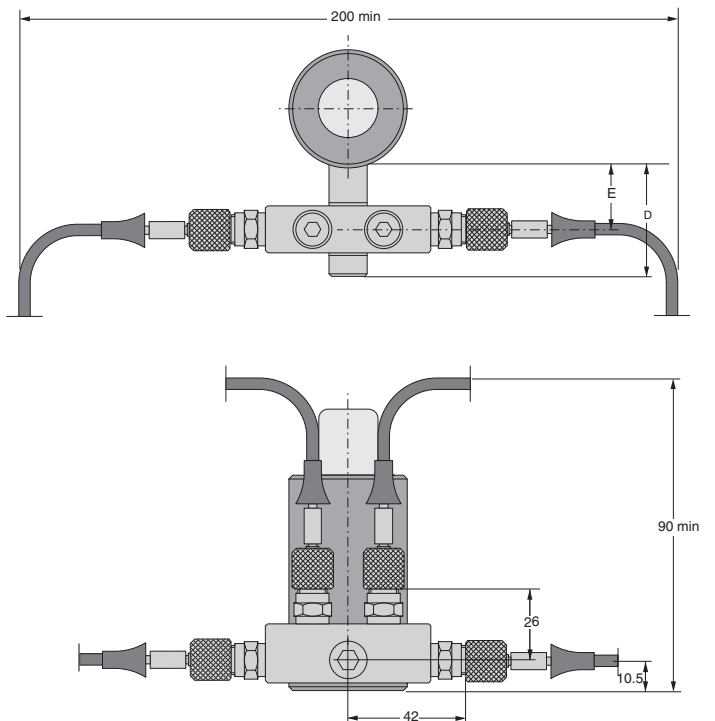

Two-way Adapter

Order No. 4016051-XX

Order No	A	B	C	D	E	Suitable together with mounts
4016051-01	40	32.5	17	26.5	11	All applicable mounts except those mentioned below
4016051-02	54	46.5	31	40.5	25	FFC 500, 750, 1500, 3000 + K
4016051-03	61	53.5	38	47.5	32	FFC 5000, 7500, 10000 + K

Four-way Adapter

Order No. 4015035-XX

Order No.	A	B	C	D	E	Suitable together with Mounts
4015035-01	40	32.5	17	26.5	11	All applicable mounts, except those mentioned below
4015035-02	54	46.5	31	40.5	25	FFC 500, 750, 1500, 3000 + K
4015035-03	61	53.5	38	47.5	32	FFC 5000, 7500, 10000 + K