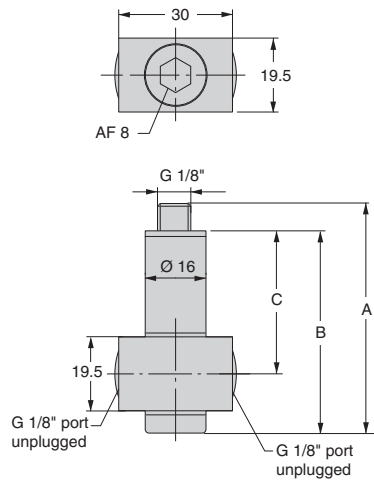

Two-way Adapter

Order No. 4016051-XX

Order No	A	B	C	D	E	Suitable together with mounts
4016051-01	40	32.5	17	26.5	11	All applicable mounts except those mentioned below
4016051-02	54	46.5	31	40.5	25	FFC 500, 750, 1500, 3000 + K
4016051-03	61	53.5	38	47.5	32	FFC 5000, 7500, 10000 + K

Four-way Adapter

Order No. 4015035-XX

Order No.	A	B	C	D	E	Suitable together with Mounts
4015035-01	40	32.5	17	26.5	11	All applicable mounts, except those mentioned below
4015035-02	54	46.5	31	40.5	25	FFC 500, 750, 1500, 3000 + K
4015035-03	61	53.5	38	47.5	32	FFC 5000, 7500, 10000 + K