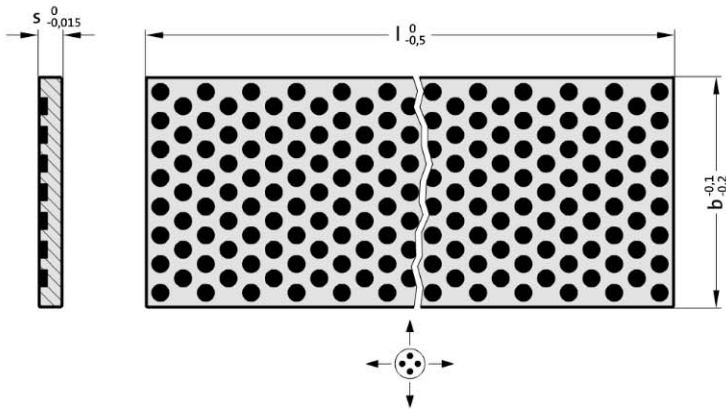

# Flat guide bar, Bronze with solid lubricant

2961.77.

**Material:**  
Bronze with solid lubricant, oilless lubricating  
**Execution:**  
Sliding faces ground.

## 2961.77. Flat guide bar, Bronze with solid lubricant

Order No	b	s	l
2961.77.025.006.500	25	6	500
2961.77.040.006.500	40	6	500
2961.77.063.008.500	63	8	500
2961.77.080.010.500	80	10	500